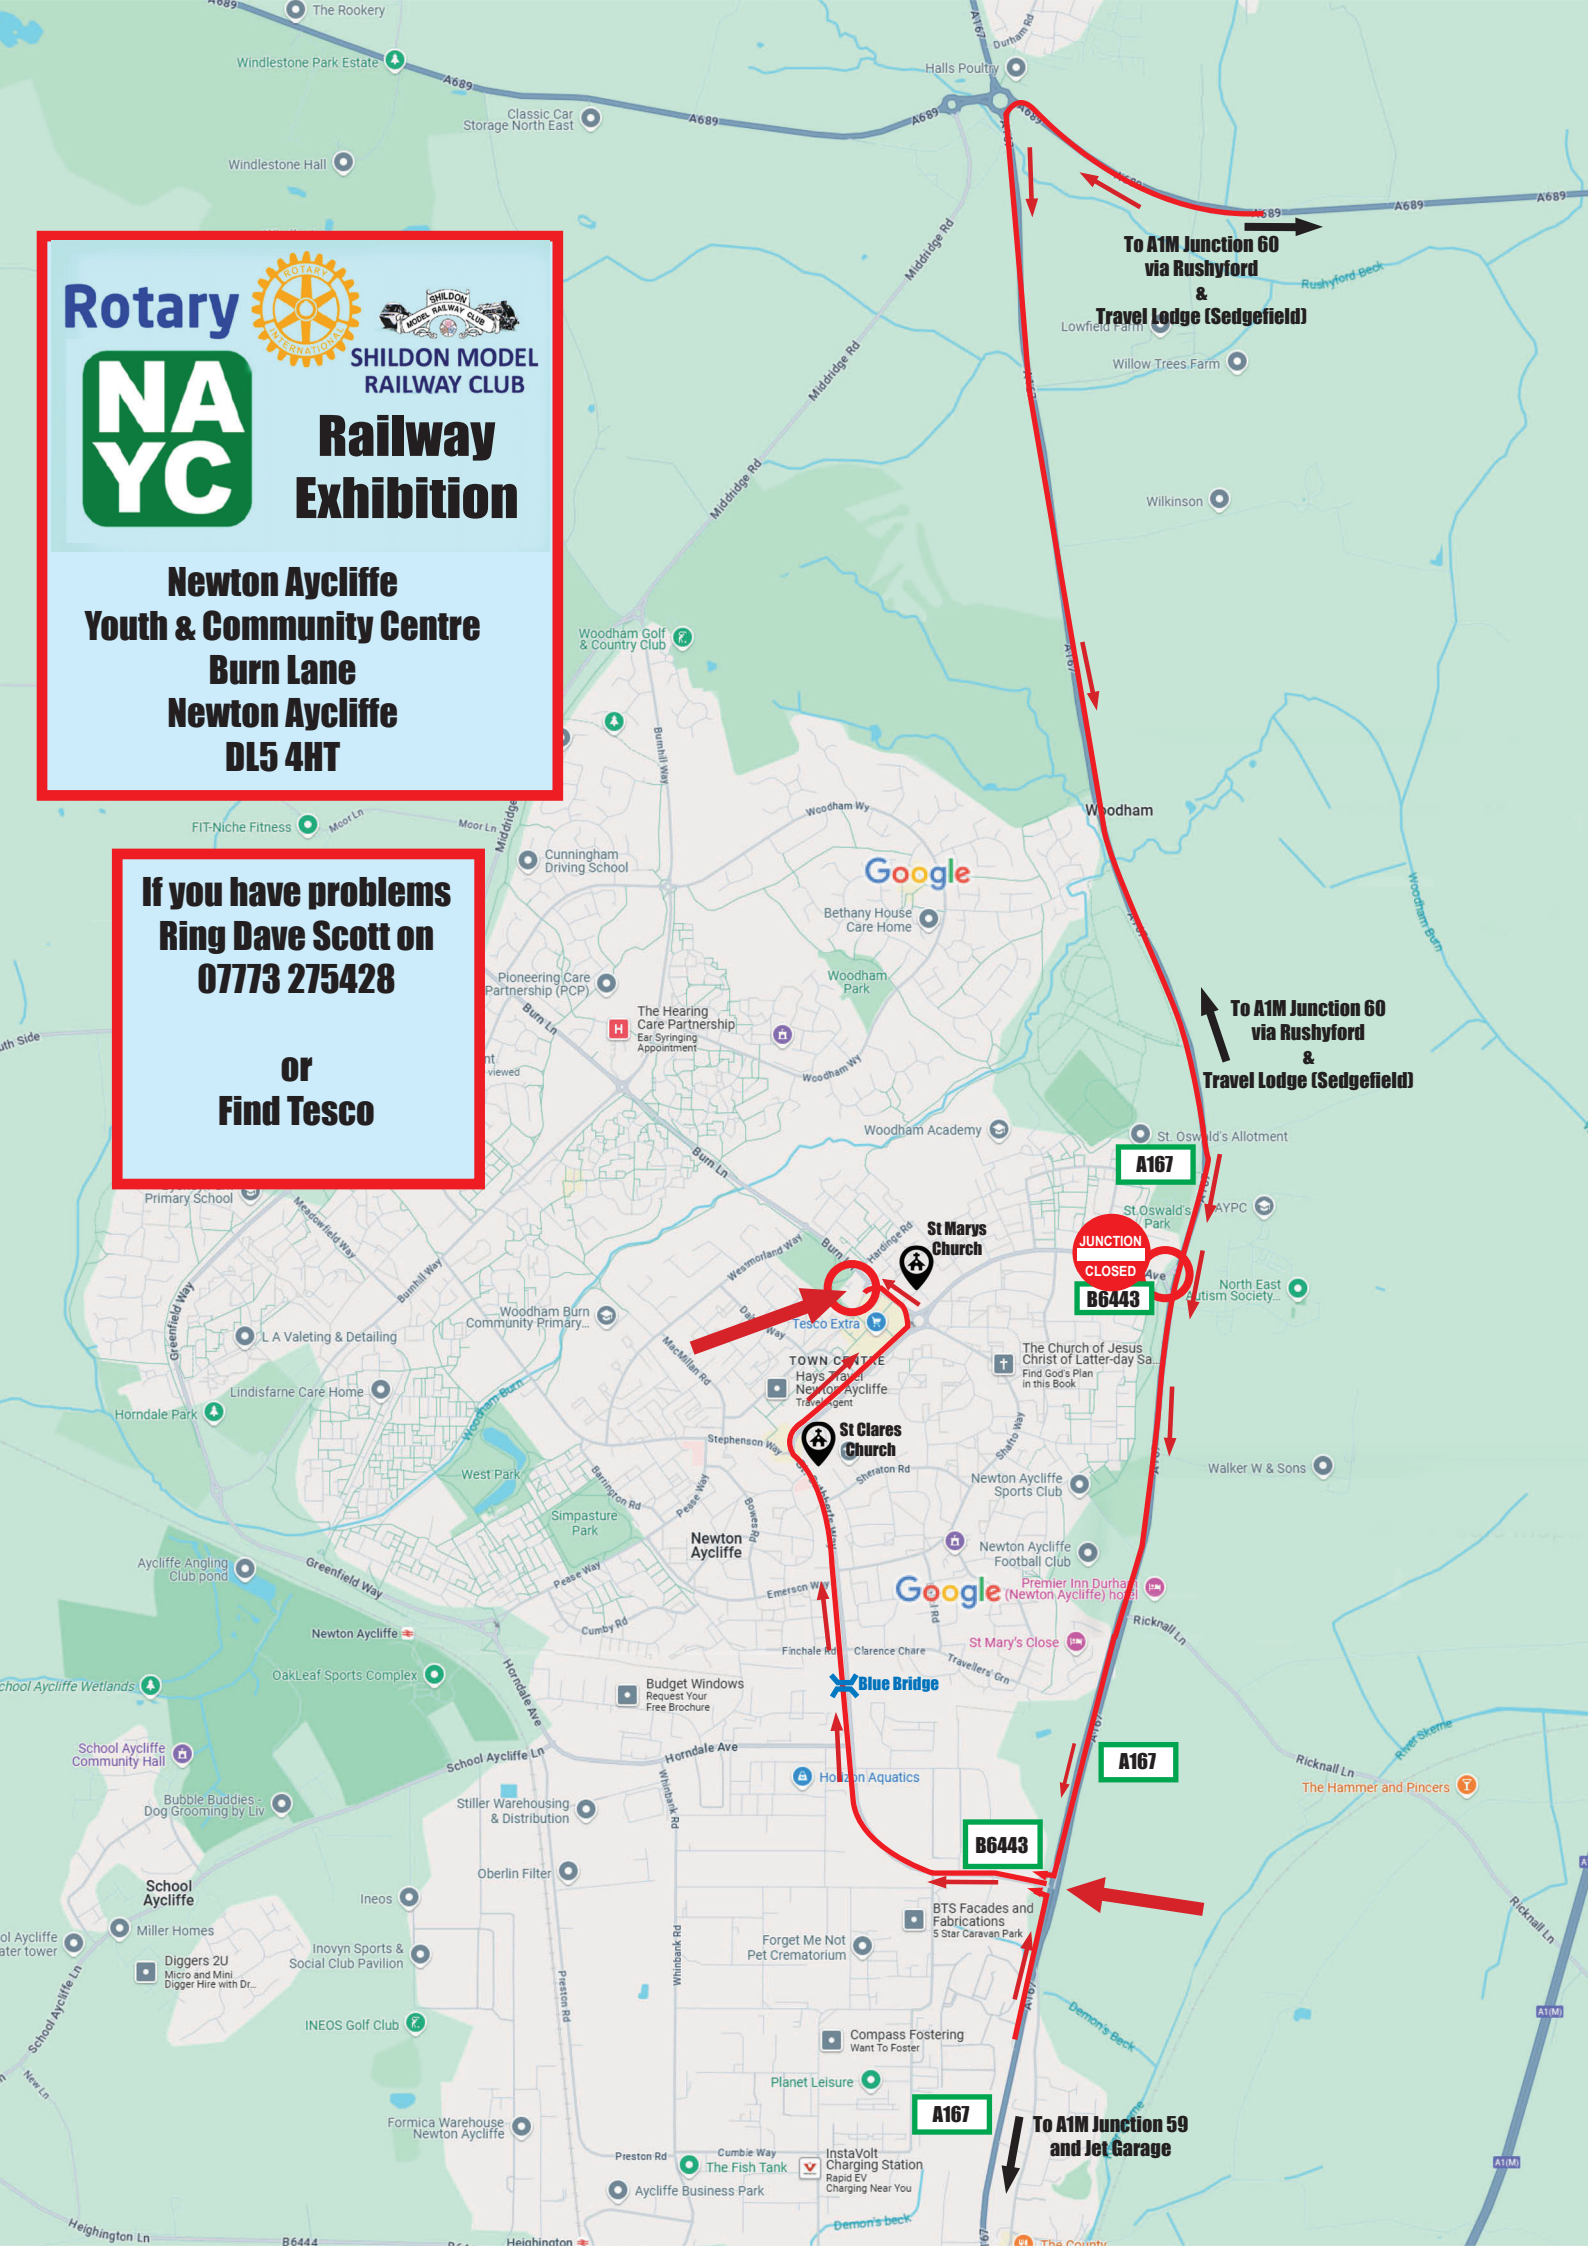

Rotary

SHILDON MODEL RAILWAY CLUB

Railway Exhibition

Newton Aycliffe Youth & Community Centre
Burn Lane
Newton Aycliffe
DL5 4HT

If you have problems
Ring Dave Scott on
07713 275428

or
Find Tesco

To A1M Junction 60
via Rushyford
&
Travel lodge (Sedgefield)

To A1M Junction 60
via Rushyford
&
Travel Lodge (Sedgefield)

JUNCTION
CLOSED
B6443

B6443

A167

To A1M Junction 59
and Jet Garage